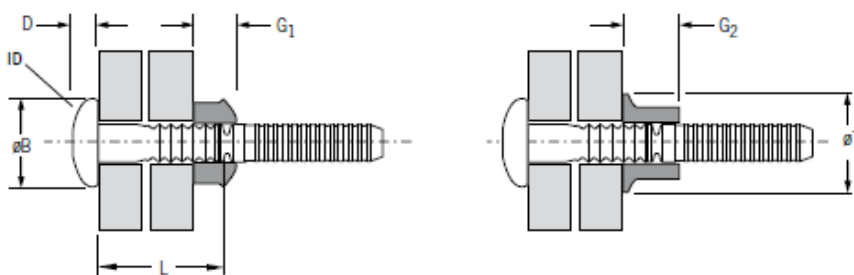

Avdel® Avdelok® LD 2861

The Avdel large diameter Avdelok® LD structural lockbolt is a heavy duty, two-piece fastener designed to provide a high strength and secure assembly. Quick and simple to place, yet it provides a long lasting, vibration proof joint. Avdelok® LD lockbolt is the ideal solution where welding, threaded fasteners or solid rivets are not suitable or practical to use

Installed Avdelok® LD fasteners provide a minimum shear, tensile and pre-load strength, which is equivalent to or exceeds property class 8.8 or ASTM A-325 standards. Made to British Standard B7805: Part 2:1997, the Avdelok® LD fastener is the perfect alternative to grade 8.8 threaded fasteners, providing a permanent, high tensile friction grip joint but without the risk of loosening.

Typical placing sequence

Authorised UK distributors for:

Avdel® Avdelok® LD 2861

The Avdel Avdelok LD are a Large diameter Avdelok® LD lockbolts are heavy duty, two piece fasteners designed to provide a high strength, secure assembly.

Full Collar
Schließring Standard
Bague Standard
Collar Standard
Collar Estándar

Flanged Collar¹⁾
Schließring mit Bund¹⁾
Bague à embase¹⁾
Collar flangiati¹⁾
Collar con Ala¹⁾

ø					L	ø B	D	G1	G2	ø T	Part No/ref		
	nom.	ID	min.								max.	nom.	max.
12.7 (1/2")	6	6.0	13.0	13.2 - 14.2	32.0	23.0	9.2	15.9	19.2	26.2	02861-01604	02662-01600	02615-01600
	12	12.0	19.0		38.0						02861-01608		
	18	18.0	25.0		44.0						02861-01612		
	24	24.0	31.0		50.0						02861-01616		
	31	31.0	38.0		57.0						02861-01620		
	37	37.0	44.0		63.0						02861-01624		
	44	44.0	51.0		70.0						02861-01628		
	50	50.0	57.0		76.0						02861-01632		
	57	57.0	64.0		83.0						02861-01636		
	63	63.0	70.0		89.0						02861-01640		
	70	70.0	77.0		96.0						02861-01644		
	77	77.0	84.0		103.0						02861-01648		
	83	83.0	90.0		109.0						02861-01652		
	89	89.0	96.0		115.0						02861-01656		
	95	95.0	102.0		121.0						02861-01660		