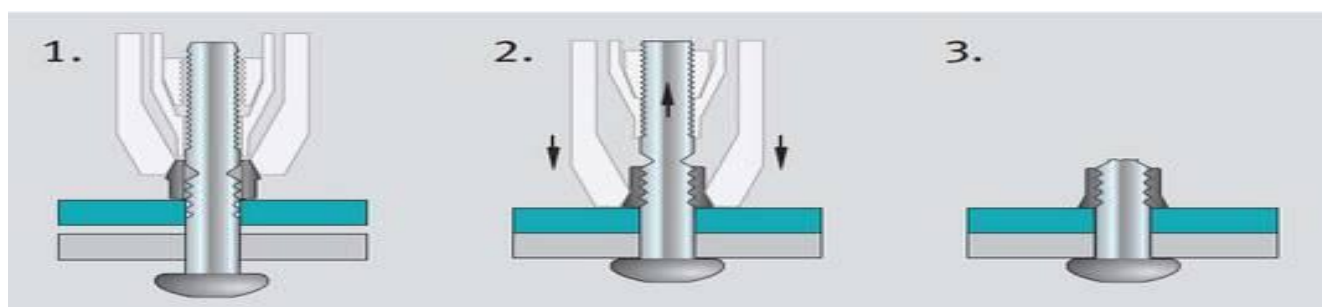

Avdel® Avdelok® LD 2861

The Avdel large diameter Avdelok® LD structural lockbolt is a heavy duty, two-piece fastener designed to provide a high strength and secure assembly. Quick and simple to place, yet it provides a long lasting, vibration proof joint. Avdelok® LD lockbolt is the ideal solution where welding, threaded fasteners or solid rivets are not suitable or practical to use

Installed Avdelok® LD fasteners provide a minimum shear, tensile and pre-load strength, which is equivalent to or exceeds property class 8.8 or ASTM A-325 standards. Made to British Standard B7805: Part 2:1997, the Avdelok® LD fastener is the perfect alternative to grade 8.8 threaded fasteners, providing a permanent, high tensile friction grip joint but without the risk of loosening.

Typical placing sequence

Authorised UK distributors for:

Avdel® Avdelok® LD 2861

The Avdel Avdelok LD are a Large diameter Avdelok® LD lockbolts are heavy duty, two piece fasteners designed to provide a high strength, secure assembly.