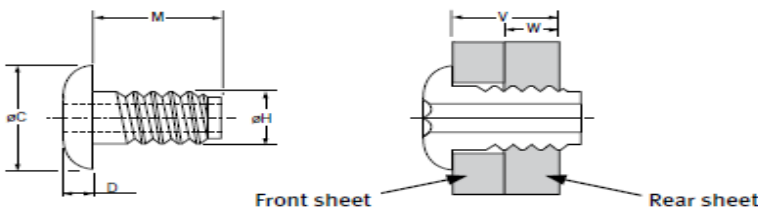

# Avdel® Rivscrew® PL 1742

The Avdel Rivscrew® PL is a Speed Fastening® solution for plastic assembly requirements. Designed specifically for plastic assembly, the Rivscrew PL fasteners are threaded, removable fasteners that combine the **speed** of rivet placement with the benefits of being able to remove **and** re-fasten. The rivets can be installed up to six times faster than screw and nut assemblies. The Rivscrew PL rivet can be removed with a standard hexagonal key up to five times with very little reduction in performance

**Dome head**

**Low carbon steel\***

**Zinc plated**

**Clear passivated**

Ø	Ø H		Front sheet / Pièce à fixer / oberes Bauteil / piastra frontale / pieza anterior		Rear sheet / Pièce support / unteres Bauteil / piastra posteriore / pieza posterior		Ø C	D	M	W	V	Hex Key Size / Dim. clef 6 pans / Sechskantgröße / Dim. chiave esagonale / llave Allen	Part No/ref
	nom.	min.	max.	min.	max.	min.							
3.0	2.71	2.81	3.28	3.35	2.82	2.90	6.0	1.09	6.93	2.79	5.46	1.60 (1/16")	01742-03008
									10.11		8.64		01742-03012
									13.28		11.81		01742-03016
3.5	3.00	3.09	3.53	3.63	3.10	3.18	6.0	1.09	6.93	3.04	5.46	1.60 (1/16")	01742-03508
									10.11		8.64		01742-03512
									13.28		11.81		01742-03516
4.0	3.29	3.39	4.09	4.17	3.40	3.47	7.9	1.09	6.93	3.04	5.46	2.00 (5/64")	01742-04008
									10.11		8.64		01742-04012
									13.28		11.81		01742-04016
4.5	3.89	3.99	4.93	5.00	4.00	4.08	7.9	1.09	6.93	3.04	5.46	2.50	01742-04508
									10.11		8.64		01742-04512
									13.28		11.81		01742-04516