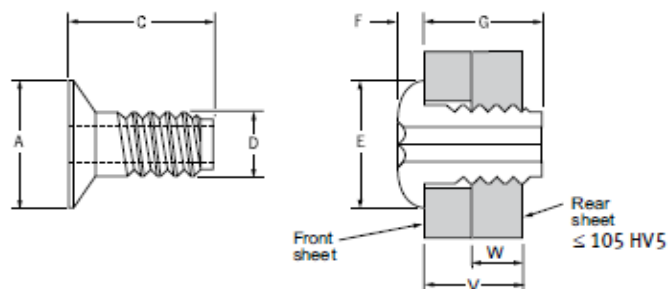

Rivscrow® 1722

Dome head

Low carbon steel*

Zinc plated

Clear trivalent passivated

Ø	Ø D	Front sheet / pièce à fixer / oberes Bauteil / plăstra frontală / pieza anterior		Rear sheet / pièce support / unteres Bauteil / plăstra posterioară / pieza posterior		A	C	W	V	E¹⁾	F¹⁾	G	Fasteners per pod / Nombre de rivets par chargeur / Niete pro Ma- gazin / Rivetti per caricatore / Uds. / carga	Part No/ref									
		nom.	max.	min.	max.										min.	max.	± 0.3	max.	min.	max.	max.	max.	± 1
2.8	2.6	2.95	3.02	2.62	2.70	5.7	5.2	1.62	2.85	6.1	1.4	4.0	62	01722-02806									
							6.1		3.85				52	01722-02807									
							7.1		4.83				43	01722-02809									
							8.1		5.82				38	01722-02810									
							10.1		7.80				30	01722-02812									
3.0	2.8	3.07	3.15	2.82	2.89	5.7	5.2	1.62	2.85	6.1	1.4	4.0	62	01722-03006									
							6.1		3.85				52	01722-03007									
							7.1		4.83				43	01722-03009									
							8.1		5.82				38	01722-03010									
							9.1		6.81				34	01722-03011									
							10.1		7.80				30	01722-03012									
3.5	3.1	3.50	3.58	3.10	3.17	5.8	5.2	1.62	2.85	6.1	1.4	4.0	62	01722-03506									
							6.1		3.85				52	01722-03507									
							7.1		4.83				43	01722-03509									
							8.1		5.82				38	01722-03510									
							9.1		6.81				34	01722-03511									
							10.1		7.80				30	01722-03512									
							14.1		11.76				21	01722-03517									
4.0	3.6	4.19	4.27	3.61	3.68	6.0	5.2	1.62	2.85	6.4	1.4	4.0	62	01722-04006									
							6.1		3.85				52	01722-04007									
							7.1		4.83				43	01722-04009									
							8.1		5.82				38	01722-04010									
							9.1		6.81				34	01722-04011									
							10.1		7.80				30	01722-04012									
							12.1		9.78				25	01722-04015									

Authorised UK distributors for:

Avdel southco

BBA

DEJOND

GESIPA

EJOT